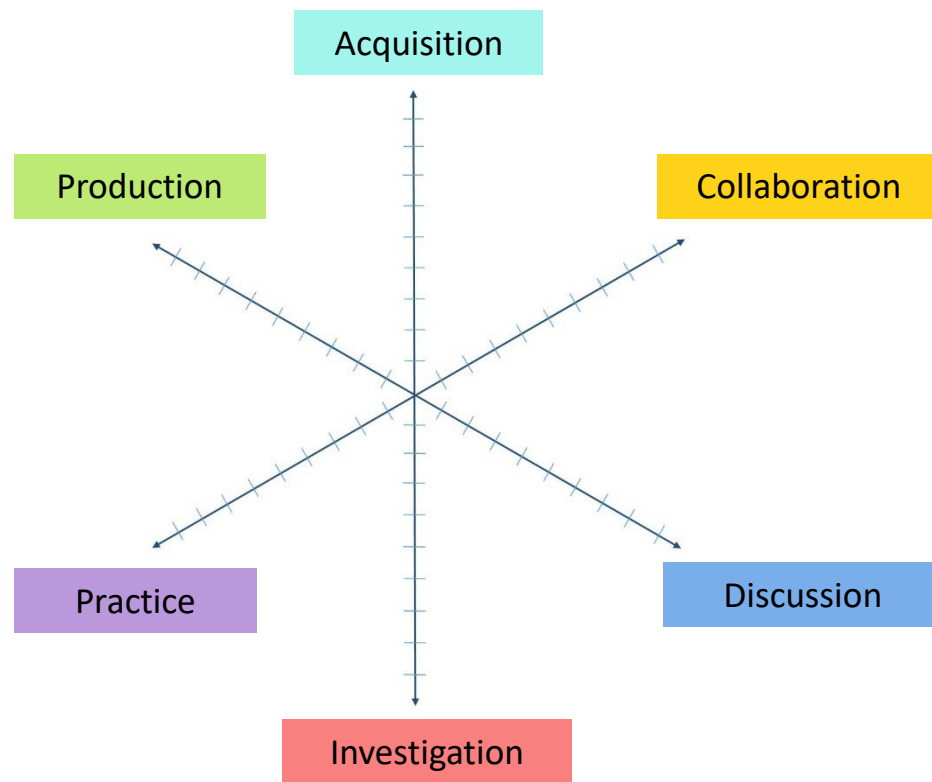

Arena Blended Connected (ABC) learning design workshop

Programme
Module name
new module / module review
Academics
Workshop date

Module summary (tweet size description of your module):

@ABC_LD @ABCtoVLE

@ABCtoVLE

Co-funded by the
Erasmus+ Programme
of the European Union

Learning types activities graph

How do you envisage your module will look on the graph above? (in red - at the beginning of the workshop)
Your module activity graph at the end of the workshop (in blue)

Blended graph

Where do you want to be on the scale (in red)
What is your position at the end of the workshop (in blue)